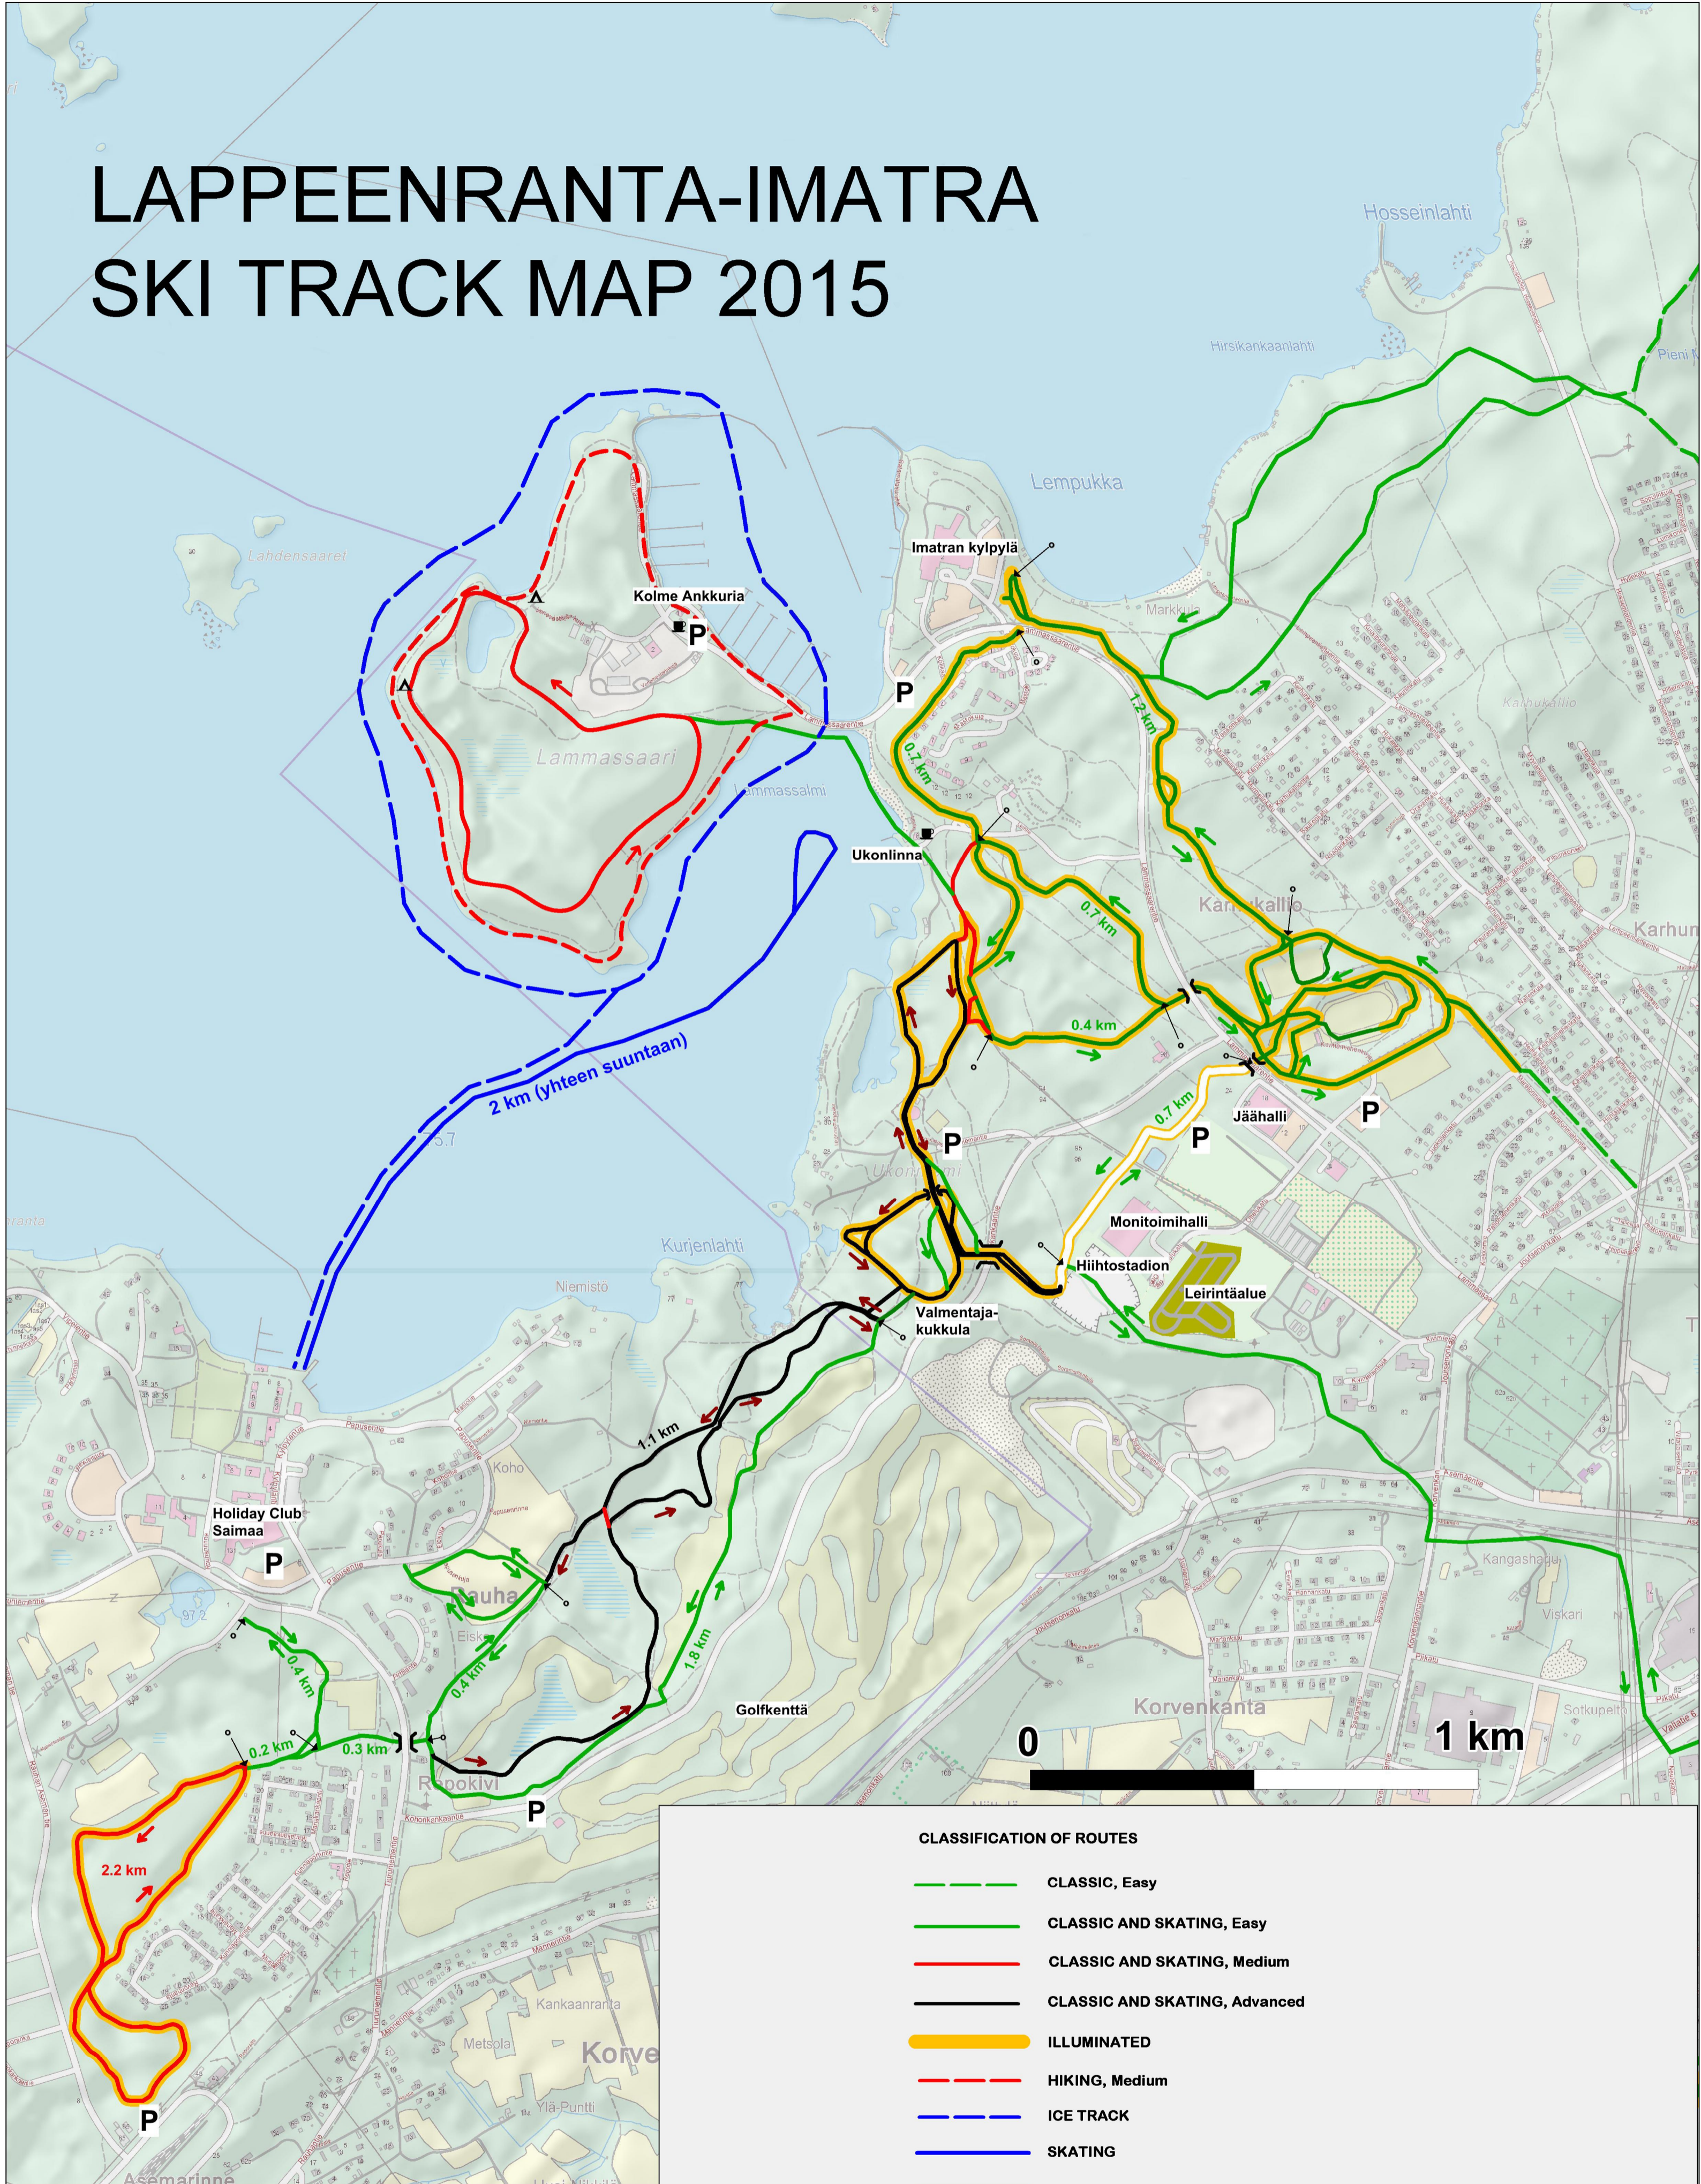

LAPPEENRANTA-IMATRA SKI TRACK MAP 2015

CLASSIFICATION OF ROUTES

- CLASSIC, Easy
- CLASSIC AND SKATING, Easy
- CLASSIC AND SKATING, Medium
- CLASSIC AND SKATING, Advanced
- ILLUMINATED
- HIKING, Medium
- ICE TRACK
- SKATING
- EARLY SNOW TRAIL

The use of snowmobiles and quad bikes, walking, horseback riding, and bringing dogs are all forbidden along the ski tracks.

The tracks are maintained by the City of Lappeenranta's Sports Department and the City of Imatra's Technical department.